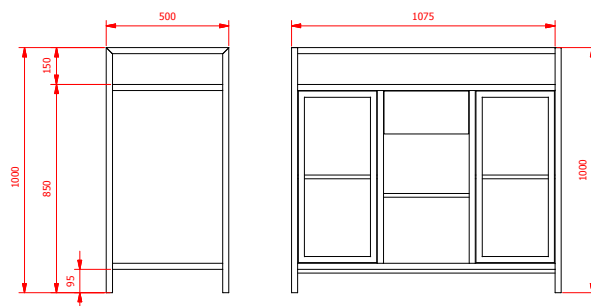

## FEATURES

- Manufactured in 18mm varnished plywood
- Metallic black painted structure
- Metal black mesh
- 2 black mesh doors with shelves
- 1 drawer with key and lock

## COLLECTION

Garage Collection

COLOR

WEIGHT

66Kg

VOLUME

0,63m<sup>3</sup>

BOX

113 x 102 x 55cm