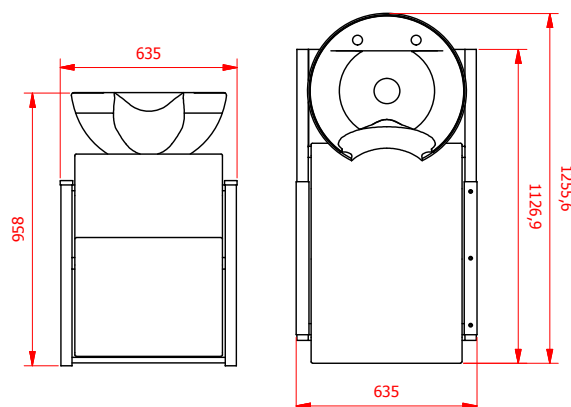

BASIL

Shampoo unit

Mirplay
salon

FEATURES

- Galvanic black painted metallic structure
- Ergonomic seat and backrest with wooden structure covered in high density foam
- Fire-retardant PVC vinyl with gold piping
- Solid oak shelves and water stopper acrylic panel
- Solid oak wood armrest
- White ceramic basin over oscillating mechanism. Hair strainer drain assembly and flex drain hose
- Drop-stop kit: water Mixer tap, shower head & hose holder and hose (This kit is not available for the Italian market)

COLLECTION

Organic Collection

COLOR		CERAMIC	 
-------	---	---------	---

WEIGHT	58,5 Kg
--------	---------

VOLUME	0,75m ³
--------	--------------------

BOX	A_ 65 x 75 x 115cm B_ 45 x 68 x 64cm
-----	---