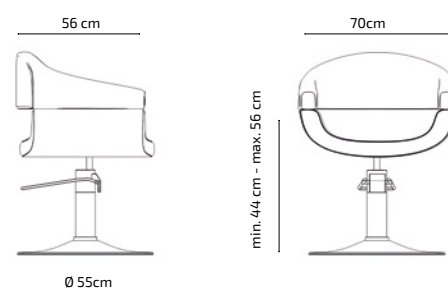

BERTIE

Styling chair

Mirplay
salon

FEATURES

- Fire-retardant PVC vinyl
- Metal inner structure with injected PU
- Locking height adjustable hydraulic pump with break (200kg)
- Round chromed base

COLOR ●

BASE ○

WEIGHT 23,6Kg

VOLUME 0,24m³

BOX 69cm x 59cm x 59cm