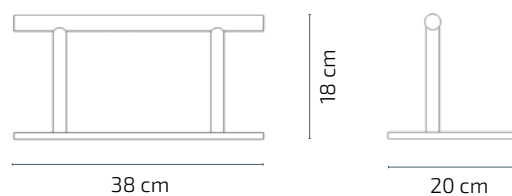

DAN

Footrest

Mirplay
salon

FEATURES

- Manufactured in stainless steel
- Anti-slip eva rubber base

COLOR

WEIGHT 6Kg

VOLUME 0,007m³

BOX A_ 43cm x 24cm x 7cm