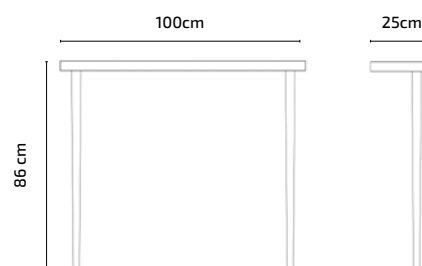

EMILY

Make up table

Mirplay[®]
beauty

FEATURES

- White lacquered MDF tabletop
- Tapered metallic legs

COLOR

WEIGHT

7,5 Kg

VOLUME

0,047m³

BOX

48cm x 27cm x 9cm