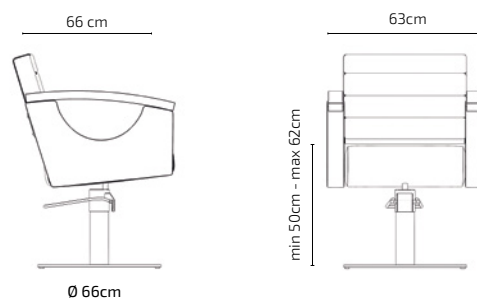

FANDY F

Styling chair

Mirplay
salon

FEATURES

- Fire-retardant black PVC vinyl
- Wooden inner structure with high density foam
- Locking height adjustable hydraulic pump with break (200kg)
- Stainless steel armrest
- 5-star aluminium base

COLOR

BASE

WEIGHT 44,5Kg

VOLUME 0,33m³

BOX 68 x 66 x 58cm
65 x 65 x 20cm