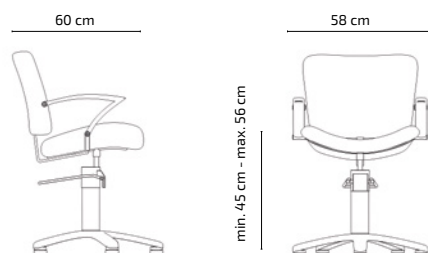

FREYA

Styling chair

Mirplay
salon

FEATURES

- Fire-retardant PVC vinyl
- Wooden inner structure with high density foam
- Locking height adjustable hydraulic pump with break (200kg)
- Chromed armrest
- 5-star chromed base

COLOR

BASE

WEIGHT 22,20Kg

VOLUME 0,23m³

BOX 65cm x 60cm x 60cm