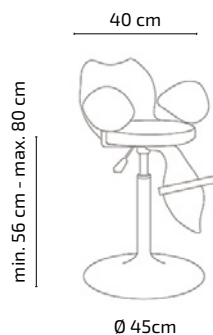

GAT

Styling chair

Mirplay
salon

FEATURES

- Fire-retardant PVC vinyl
- Wooden inner structure recovered in high density foam
- Gas lift
- Round chrome base
- Chrome metal foot-rest
- Adjustable seat belt

COLOR

WEIGHT 10 Kg

VOLUME 0,12m³

BOX 52cm x 47cm x 48cm