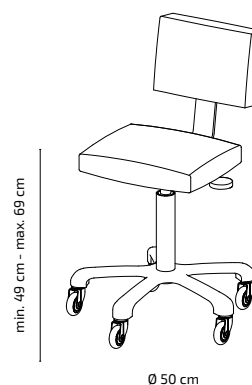

GORDON B

Stool

Mirplay
salon

FEATURES

- Stool with backrest
- Black fire-retardant PVC vinyl with high density foam
- Gas lift height adjustable seat
- 5-star aluminium base
- Anti-hair polyurethane wheels

COLOR CERAMIC

WEIGHT 5,7Kg

VOLUME 0,05m³

BOX 50 x 50 x 20cm