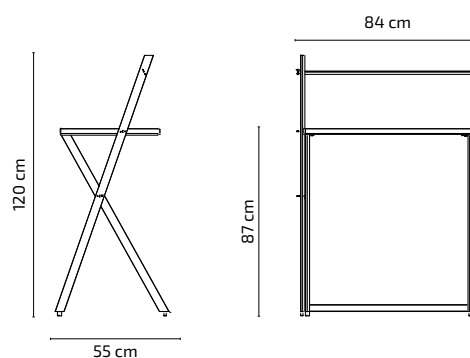

IRIS

Worktable

Mirplay
salon

FEATURES

- Black painted metallic structure
- Solid oak wood tray-shelf with golden stainless steel protector
- LED light integrated in the superior wooden panel

COLLECTION

Organic Collection

COLOR

WEIGHT 17,5 Kg

VOLUME 0,052m³

BOX 136 x 89 x 20cm