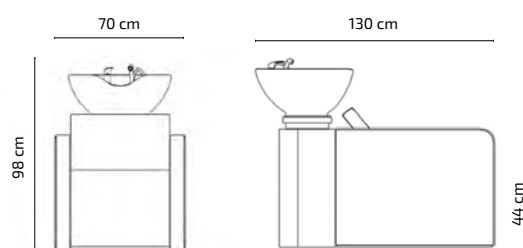

JACOB

Shampoo units

Mirplay
salon

FEATURES

- Wooden inner structure with high density foam and sink suport made of stainless steel
- Fire-retardant PVC vinyl
- White ceramic installed on a tilting mechanism
- Valve with anti-hair basket, cap and drain pipe
- Drop-stop kit: water Mixer tap, shower head & hose holder and hose (This kit is not available for the Italian market)

WEIGHT	81Kg
--------	------

VOLUME	0,90m ³
--------	--------------------

BOX	A_ 68cm x 77cm x 36cm B_ 74cm x 90cm x 78cm C_ 45cm x 68cm x 64cm
-----	---