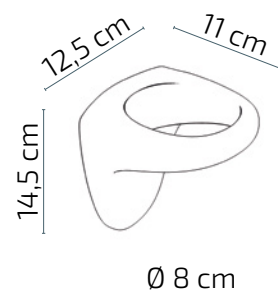

JAN

Hair dryer holder

Mirplay
salon

FEATURES

- Aluminium hair dryer holder
- Installation kit included (screws and dowels)

COLOR

WEIGHT

0,58 Kg

VOLUME

0,002m³

BOX

15cm x 13cm x 12cm