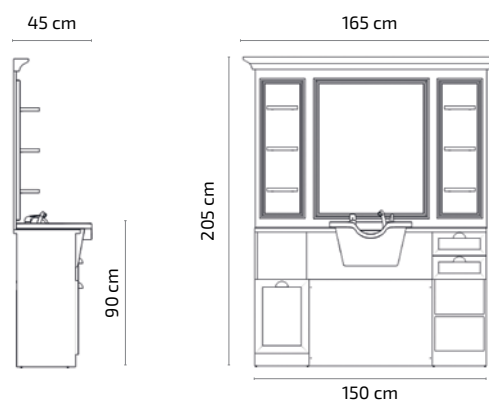

JULES B

Styling unit

Mirplay
salon

FEATURES

- Natural wood veneer with solid natural wood molding
- White basin, water stopper glass counter top
- Drainer kit with basket and water mixers included
- Silver mirror with polished edges

COLOR  CERAMIC

WEIGHT 130,50Kg

VOLUME 0,90m³

BOX

- A_ 88 x 58 x 10cm
- B_ 63 x 59 x 40cm
- C_ 76 x 53 x 89cm
- D_ 66,5 x 53,5 x 14cm
- E_ 174 x 133 x 13cm