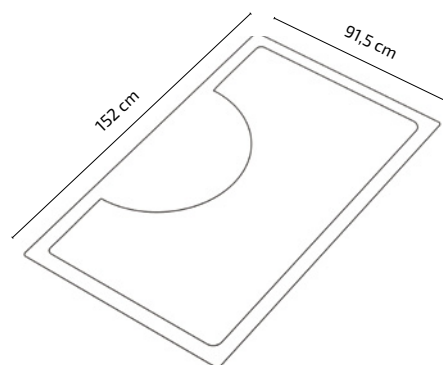

LAYLA

Anti-fatigue mat

Mirplay
salon

FEATURES

- Rectangle gel mat for comfortable feet and good posture.
- Avoid damages caused by cissors or tools fall
- Easy to clean
- Manufactured in PVC top with high-density injected PU foam and hard anti-slip, 16mm surface. Rounded corners
- Special space for placing the base of the chairs to properly fix the gel mat

COLOR

WEIGHT

3,5Kg

VOLUME

0,05m³

BOX

23 x 23 x 95cm