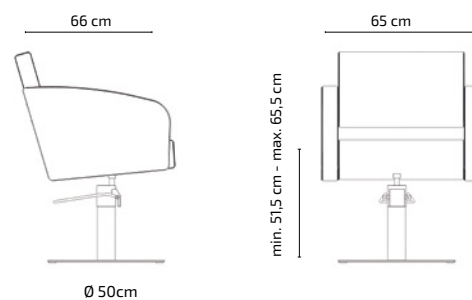

## FEATURES

- Fire-retardant black PVC vinyl
- Wooden inner structure with high density foam
- Locking height adjustable hydraulic pump with break (200kg)
- 5-star aluminium base

COLOR

BASE

WEIGHT 30Kg

VOLUME 0,30m<sup>3</sup>

BOX 68 x 66 x 56cm  
65 x 65 x 20cm