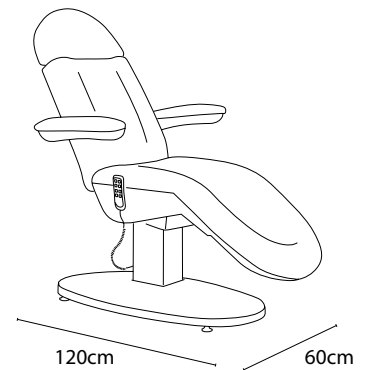

#### SPECIFICATIONS

Removable headrest cushion and facial hole

Wired control included

#### COLOUR

White

PESO · WEIGHT · POIDS

70 Kg

VOLUMEN · VOLUME

0,98m<sup>3</sup>

CAJAS · BOXES · CARTONS

1 210 x 85 x 55cm