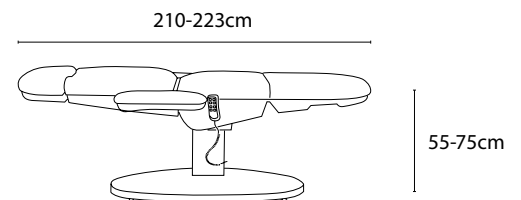

#### SPECIFICATIONS

Removable headrest cushion and facial hole

Wired control included

#### COLOUR

White

PESO · WEIGHT · POIDS

70 Kg

VOLUMEN · VOLUME

0,98m<sup>3</sup>

CAJAS · BOXES · CARTONS

1 210 x 85 x 55cm