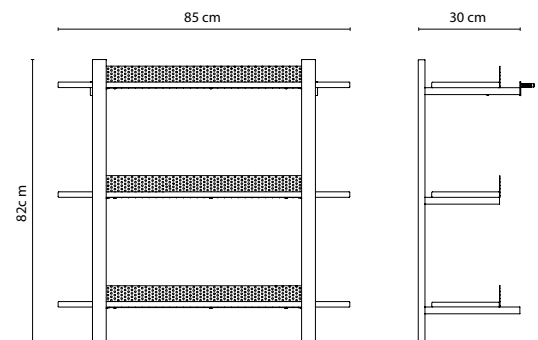

HOLLY

Shelving

FEATURES

- Black painted metallic structure
- Solid oak wood shelf with perforated plate
- LED illumination in both metal profiles

COLLECTION

Organic Collection

COLOR

WEIGHT

13 Kg

VOLUME

0,23m³

BOX

32 x 84 x 87cm