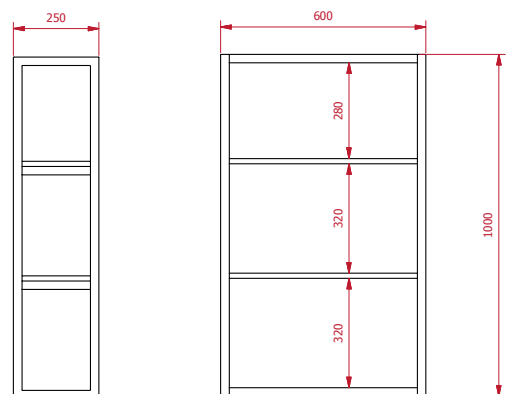

WALLY

Shelf

FEATURES

- Manufactured in 12mm varnished plywood
- Black metallic structure with black metallic mesh

COLLECTION

Garage Collection

COLOR

WEIGHT

17Kg

VOLUME

0,17m³

BOX

62 x 27 x 104cm