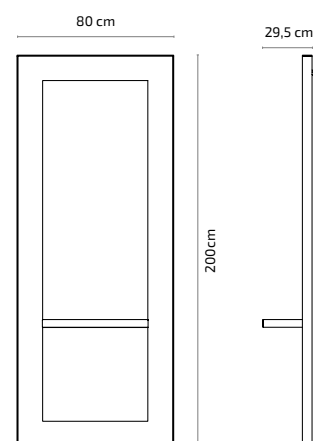

PATRICK B

Styling unit

Mirplay
salon

FEATURES

- Manufactured in high density chipboard, covered with black melamine on both sides
- Stainless steel tray and frame
- Silver mirror with polished edges

COLOR

WEIGHT 30Kg

VOLUME 0,13m³

BOX A_ 209cm x 90cm x 7cm
B_ 69cm x 23cm x 6cm