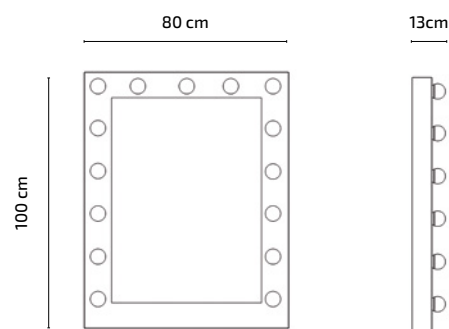

### FEATURES

- Make up mirror with 15 (3W) adjustable LED light (+2 extra)
- Metal frame, bulb support integrated in the frame
- Double USB side port
- White balance: 6000k
- CRI: 80
- Input Voltage: 100-240V 50-60Hz
- Output Voltage: DC12V 2A

COLOR

WEIGHT

24 Kg

VOLUME

0,2m<sup>3</sup>

BOX

48cm x 27cm x 9cm