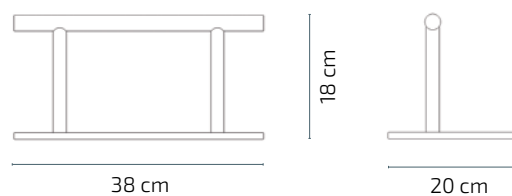

TROY

Footrest

Mirplay
salon

FEATURES

- Manufactured in stainless steel
- Anti-slip eva rubber base

COLOR

WEIGHT

6Kg

VOLUME

0,007m³

BOX

A_ 43cm x 24cm x 7cm