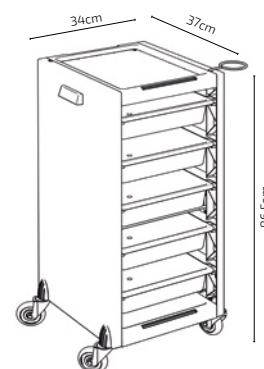

### FEATURES

- Trolley manufactured in high impact black gloss finish ABS in glossy black color
- 5 removable trays in black polyurethane
- One detachable blow dryer ring
- Solid plastic anti hair rubber castors

COLOR  CERAMIC

WEIGHT 8,4Kg

VOLUME 0,07m<sup>3</sup>

BOX 80 x 40 x 20cm