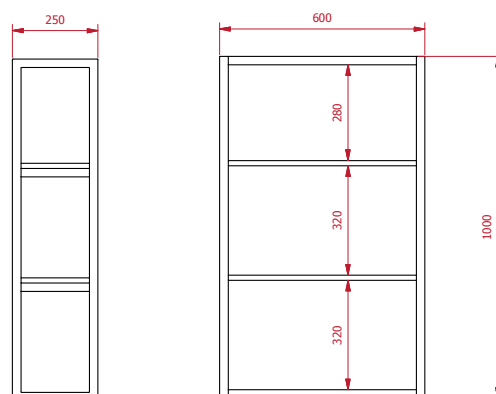

## FEATURES

- Manufactured in 12mm varnished plywood
- Black metallic structure with black metallic mesh

## COLLECTION

Garage Collection

COLOR

WEIGHT 17Kg

VOLUME 0,17m<sup>3</sup>

BOX 62 x 27 x 104cm