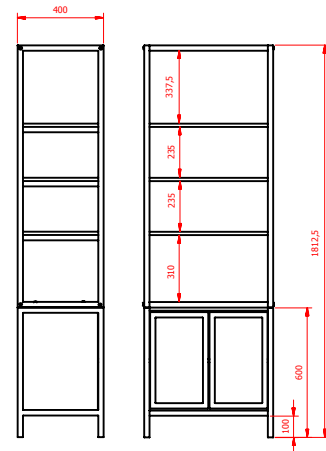

NOAH

Shelf

FEATURES

- Manufactured in 12mm varnished plywood
- Black metallic structure with black metallic mesh
- 2 black mesh doors with a shelf inside

COLLECTION

Garage Collection

COLOR

WEIGHT

-- Kg

VOLUME

0,22m³

BOX

A_ 125 X 12 X 44cm
B_ 61 x 62 x 41cm