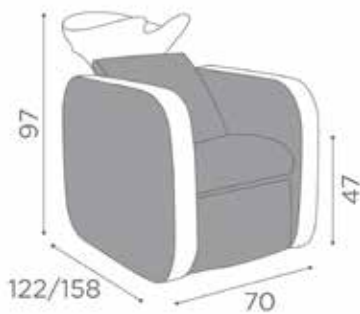

IN FOTO: WU/171/B - COLORE A: VINTAGE TAN G2 / B: VINTAGE WHITE G3

Le immagini sono fornite al solo scopo illustrativo e non costituiscono elemento contrattuale