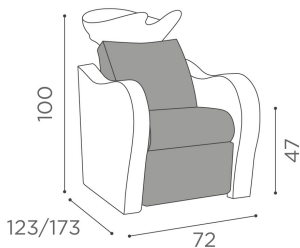

Colours: A ☐ B ☐

All Salon Ambience products are available in a wide choice of colours at no extra cost!

MATERIALS

Internal structure in metal, wood and foam

Skai® upholstery

Ceramic basin, mixer and shower with anti-drip system