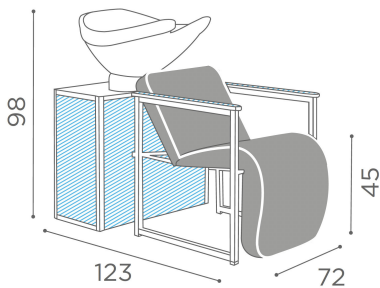

Colours: A ☐ B ☒

All Salon Ambience products are available in a wide choice of colours at no extra cost!