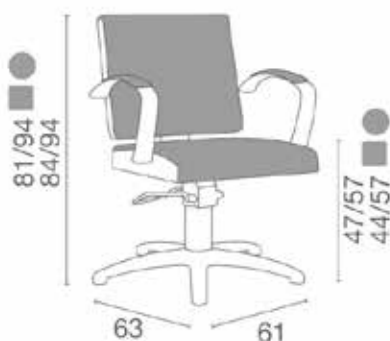

Colours: A ☐ B ☐