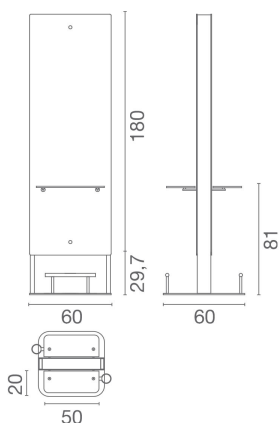

IN PHOTO: LR/M062-A

Le immagini sono fornite al solo scopo illustrativo e non costituiscono elemento contrattuale

Motivo Island: Hairdressing mirror

Choose the elegance of minimalism. The Motivo styling mirror stands out thanks to the essential lines and the clean design, for a timeless style perfect for every salon and every style. Motivo is available as a wall mirror or two position island unit.

Mirror with safety film.
Work shelves (equipped with hairdryer holder) and footrests included.

ARTICLES

LR/M062-A Island unit with glass shelf