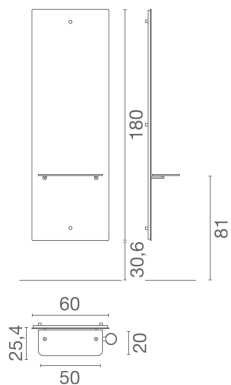

IN PHOTO: LR/M060-A

Le immagini sono fornite al solo scopo illustrativo e non costituiscono elemento contrattuale

Motivo: Hairdressing mirror

Choose the elegance of minimalism. The Motivo styling mirror stands out thanks to the essential lines and the clean design, for a timeless style perfect for every salon and every style. Motivo is available as a wall mirror or two position island unit.

Mirror with safety film.
Work shelf (equipped with hairdryer holder) and footrest included.
Also available with LED lighting.