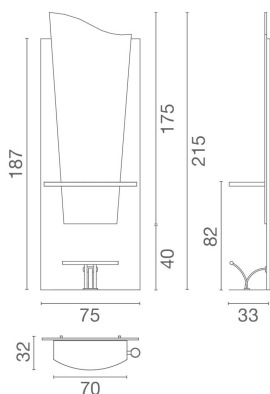

IN PHOTO: LR/M080-D

Le immagini sono fornite al solo scopo illustrativo e non costituiscono elemento contrattuale

Venezia: Hairdressing mirror

Distinguish yourself with the Venezia styling mirror. The original and attractive shape of the mirror fixed to a white melamine back panel, for a style that is sure to stand out. Available in a black or white version.