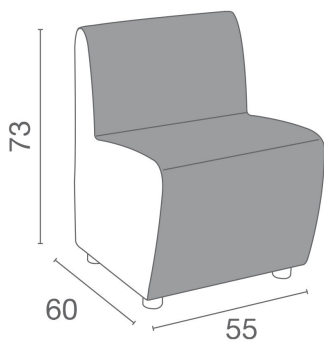

Scala: Waiting area for hairdresser

Scala is the clever yet good-looking solution for the waiting area, with smooth volumes and sinuous shape together with compact size and versatility. Scala is modular: use it single or combined together as a sofa. Lastly, the soft padded seat and backrest ensure maximum comfort.

ARTICLES

LR/RC020 Modular waiting seat, one place with backrest

IN PHOTO: COLOUR A: VINTAGE BLACK G1 / B: VINTAGE ASH
G4

Le immagini sono fornite al solo scopo illustrativo e non costituiscono elemento contrattuale