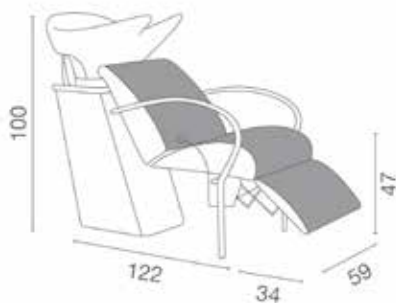

Colours: A ☐ B ☐

All Luca Rossini products are available in a wide choice of colours at no extra cost!