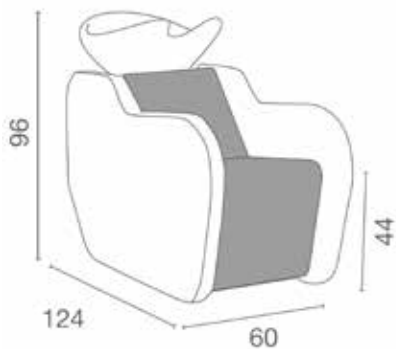

IN PHOTO: LR/W092/B - COLOUR A: VINTAGE BROWN F5 / B: VINTAGE ASH G4

Le immagini sono fornite al solo scopo illustrativo e non costituiscono elemento contrattuale

Colours: A ☐ B ☐

All Luca Rossini products are available in a wide choice of colours at no extra cost!