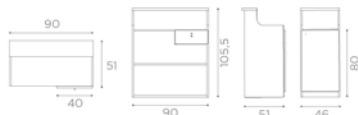

Salon Ambience

100% MADE IN ITALY 

Impact: Reception desk for hairdresser

A compact yet eye-catching reception desk, the Impact is perfect for smaller salons looking to make the most of their space! Available in white ash or wengé-wood style laminate, the Impact offers ample workspace and comes complete with additional storage shelf and drawer. The front of the Impact stands out thanks to its upholstered front panel, available in a wide choice of colours at no extra cost! The Impact is available in four versions (single, with cabinet, with display or with cabinet and display) and can also be combined with the best-selling Form and Smart reception desks.

Side display with lighting:

4w - 400 lumen

adjustable TRICOLOR LED lighting in three kelvin gradations
cold 3000K neutral 4000K warm 6500K

IN FOTO: RD/276 - COLORE: VINTAGE ASH G4

Le immagini sono fornite al solo scopo illustrativo e non costituiscono elemento contrattuale