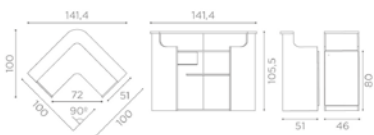

Salon Ambience

100% MADE IN ITALY 

Smart: Reception desk for hairdresser

The Smart choice for the reception area has arrived! This stylish reception desk in white ash melamine commands attention upon entering the salon, with an upholstered front panel (available in a wide choice of colours) that curves at a 90° angle, allowing for the desk to be positioned in different ways, while still being compact enough to create extra space in the reception area. LED lighting beautifully accentuates the form of the upholstered front panel, while also adding importance to the reception desk. The Smart is also available with side display cabinets and side storage cabinets (also available separately).

30W - 1900 lumen - 4500 kelvin
natural white

Side display with lighting:
4w - 400 lumen
adjustable TRICOLOR LED lighting in three kelvin gradations
cold 3000K neutral 4000K warm 6500K

IN FOTO: RD/264 - COLORE: VINTAGE BROWN F5
Le immagini sono fornite al solo scopo illustrativo e non costituiscono elemento contrattuale