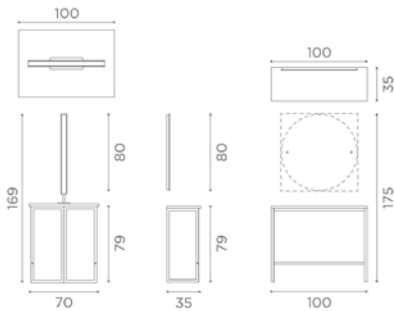

V&K KAPPERS

De Marowijne 11b | 1689AR Zwaag | Info@vakkappers.nl | 085-877 0258