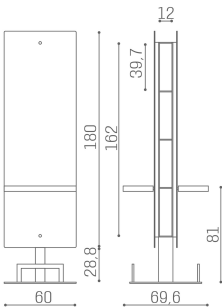

V&K KAPPERS

De Marowijne 11b | 1689AR Zwaag | Info@vakkappers.nl | 085-877 0258