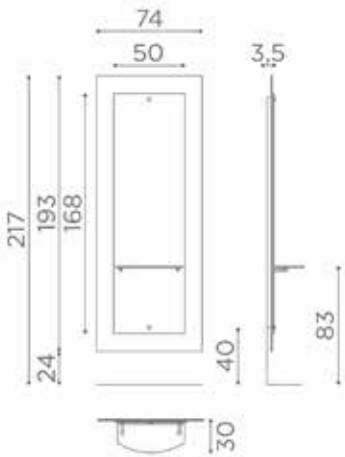

Salon Ambience

100% MADE IN ITALY 

IN FOTO: MI/050-01

Le immagini sono fornite al solo scopo illustrativo e non costituiscono elemento contrattuale

Lyon: Hairdressing mirror

The Lyon work unit consists of a rectangular frame in satin finished glass, outlining the smaller rectangular mirror in its centre and boasts a simple and minimal design. The Lyon comes with work shelf with hairdryer holder and footrest included.

18w - 1800 lumen
adjustable TRICOLOR LED lighting in three kelvin gradations
cold 3000K neutral 4000K warm 6500K

ARTICOLI

All Salon Ambience mirrors come with footrest included!

MATERIALS

Metal structure
Tempered, screen-printed glass panel
Mirror with safety film
LED lighting
Work shelf included