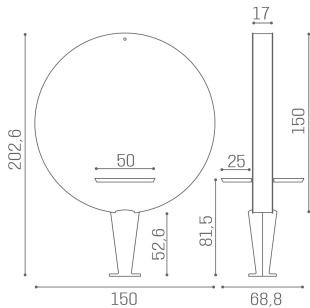

V&K KAPPERS

De Marowijne 11b | 1689AR Zwaag | Info@vakkappers.nl | 085-877 0258