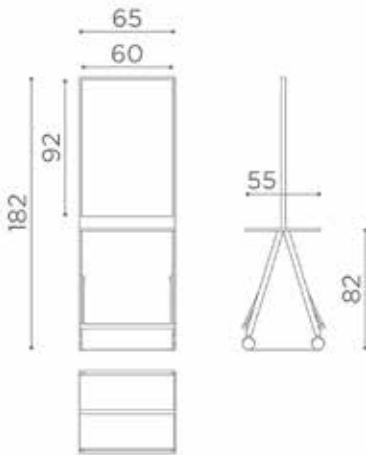

V&K KAPPERS

De Marowijne 11b | 1689AR Zwaag | Info@vakkappers.nl | 085-877 0258