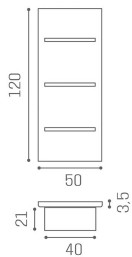

IN PHOTO: RT/011 - COLOUR: VINTAGE ASH G4

Le immagini sono fornite al solo scopo illustrativo e non costituiscono elemento contrattuale