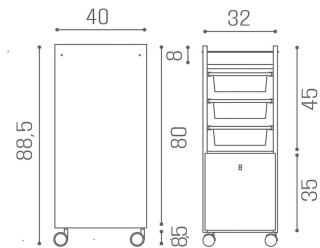

V&K KAPPERS

De Marowijne 11b | 1689AR Zwaag | Info@vakkappers.nl | 085-877 0258