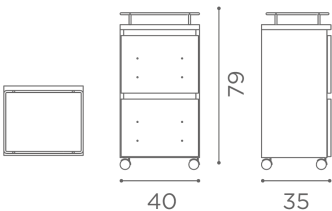

V&K KAPPERS

De Marowijne 11b | 1689AR Zwaag | Info@vakkappers.nl | 085-877 0258