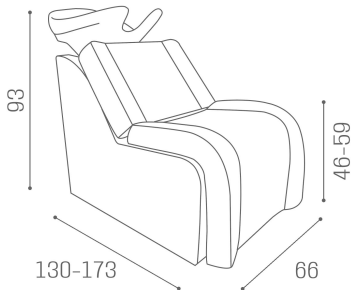

Paradise: Wash unit for hairdresser

Increase your customers' satisfaction with Paradise, the shampoo unit that combines functionality and design, transforming a simple moment of care into a true wellness ritual. The lymphatic drainage massage system, designed to stimulate circulation and reduce muscle tension, will make every treatment an unforgettable moment. The ergonomic chaise longue, fully adjustable, adapts to every body type, ensuring maximum comfort. Choose from a wide range of upholstery at no additional cost and customize Paradise to match the style of your salon!

Foot pedal included.

ARTICOLI

WU/900/B Paradise, shampoo unit with chaise longue, total body massage (back and legs) and white basin

WU/900/M Paradise, shampoo unit with chaise longue, total body massage (back and legs) and matt black basin

WU/900/N Paradise, shampoo unit with chaise longue, total body massage (back and legs) and black basin

WU/901/B Paradise, shampoo unit with chaise longue, back lumbar massage and white basin

WU/901/M Paradise, shampoo unit with chaise longue, back lumbar massage and matt black basin

WU/901/N Paradise, shampoo unit with chaise longue, back lumbar massage and black basin

WU/902/B Paradise, shampoo unit with chaise longue and white basin

WU/902/M Paradise, wash unit with chaise longue and matt black basin

WU/902/N Paradise, wash unit with chaise longue and black basin

MATERIALS

Ceramic basin, mixer and shower with anti-drip system

Internal structure in metal, wood and foam.

Skai® upholstery.