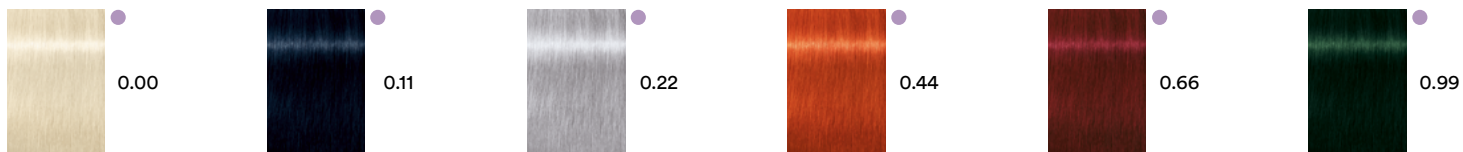

# CREA-MIX & TONAL DIRECTION

**CREA-MIX**

● Compatible with Color Transformer

**PCC NATURAL 1:1 - Up to 100% coverage**

**PCC INTENSE COVERAGE 1:1 - Up to 100% coverage on resistant hair**

	<b>.0</b> Natural	<b>.03</b> Natural Gold	<b>.0+</b> Natural+	<b>.03+</b> Natural Gold+	<b>.2+</b> Pearl+	<b>.3+</b> Gold+	<b>.38+</b> Gold Chocolate+	<b>.6+</b> Red+	<b>.8+</b> Chocolate+
10	10.0								
9	9.0	9.03	9.0+	9.03+	9.2+				
8	8.0	8.03	8.0+						8.8+
7	7.0	7.03	7.0+		7.2+	7.3+	7.38+		
6	6.0	6.03	6.0+				6.38+	6.6+	6.8+
5	5.0	5.03	5.0+					5.6+	
4	4.0								4.8+
3	3.0								
1	1.0								

**PCC**  
PERMANENT CARING COLOR

● Compatible with Color Transformer

**PCC COOL AND NEUTRAL 1:1 - Up to 70% hair coverage**

**PCC FASHION 1:1 - Up to 70% hair coverage**

**.1**  
Ash

**.11**  
Intense Ash

**.18**  
Ash Chocolate