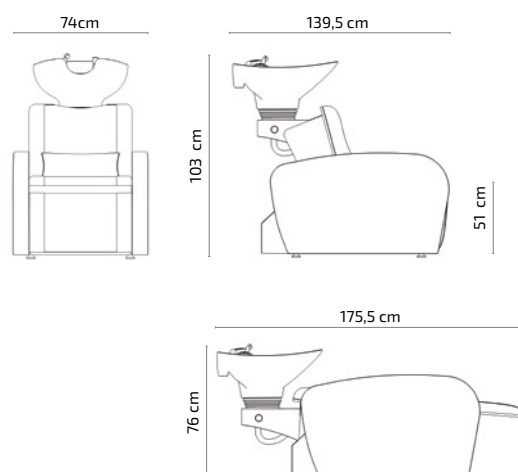

### FEATURES

- Metal inner structure and stainless steel basin suport
- Black fire-retardant PVC vinyl
- White ceramic installed on a tilting mechanism
- Valve with anti-hair basket, cap and drain pipe
- Drop stop: Mixers, shower head, hose and showerhead holder
- 2 Motor:  
Motor 1\_ Footrest  
Motor2\_ Backrest
- Button controller Voltage: 220-240V
- Frequency: 50Hz/60Hz
- Additional lumbar cushion included

**COLOR****WEIGHT**

74Kg

**VOLUME**0,85m<sup>3</sup>**BOX**A\_ 146 x 76 x 63cm  
B\_ 67 x 57 x 40cm