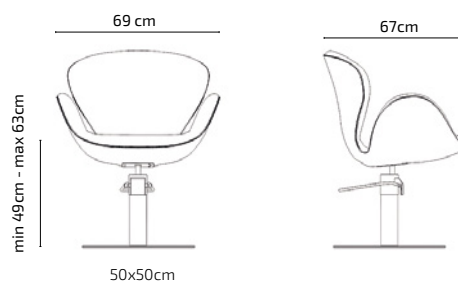

# CHLOE BLS

Styling chair

**Mirplay**  
salon

## FEATURES

- Fire-retardant blue and white PVC vinyl
- Metal inner structure with injected PU
- Locking height adjustable hydraulic pump with break (200kg)
- Square stainless steel base

COLOR 

BASE 

WEIGHT 50Kg

VOLUME 0,31m<sup>3</sup>

BOX 70 x 65 x 54cm  
57 x 57 x 17cm