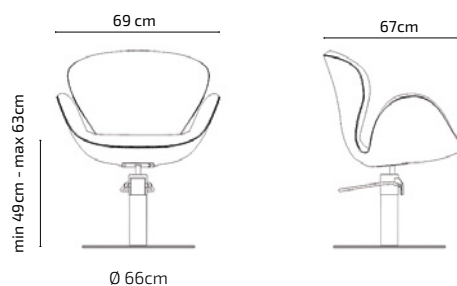

# CHLOE GR

Styling chair

**Mirplay**  
salon

## FEATURES

- Fire-retardant green and white PVC vinyl
- Metal inner structure with injected PU
- Locking height adjustable hydraulic pump with break (200kg)
- Round stainless steel base

COLOR 

BASE 

WEIGHT 45,8Kg

VOLUME 0,32m<sup>3</sup>

BOX 70 x 65 x 54cm  
B\_ 57 x 57 x 17cm