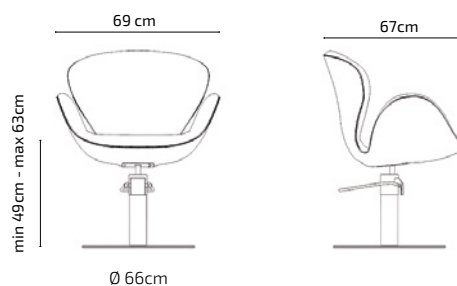

CHLOE RR

Styling chair

Mirplay
salon

FEATURES

- Fire-retardant red and white PVC vinyl
- Metal inner structure with injected PU
- Locking height adjustable hydraulic pump with break (200kg)
- Round stainless steel base

COLOR

BASE

WEIGHT 45,8Kg

VOLUME 0,32m³

BOX 70 x 65 x 54cm
B_ 57 x 57 x 17cm